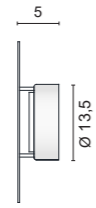

4625

.01	Bianco - White
.37	Verniciato corten <i>Painted corten finishing</i>
.39	Verniciato antracite <i>Painted anthracite finishing</i>

Color temperature	Light sources	lm
3000K	LED 8,7W	670lm

F IP65	1,50 Kg